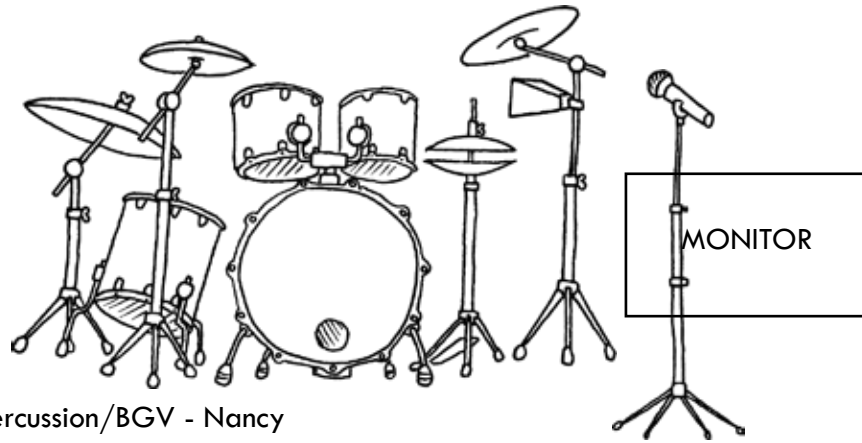

JOJO GREEN

Stage Plot and Inputs

Guitar/BGV - Conner

Drums/Percussion/BGV - Nancy

Bass/BGV - Scott

Lead Vocal/Keys - Sharisse

Sax/Flute/EWI/BGV - Zach

1. Microphone - Lead Voice - Sharisse
2. Microphone - Zach (Voice)
3. Microphone - Scott
4. Microphone - Conner
5. Microphone - Nancy
6. Keyboard - DI
7. Saxophone (Clip mic and Pedal Board)
8. Bass (Thru Amp)
9. Guitar (Amp with Pedal Board)
10. Kick Drum

11. Snare Drum
12. Tom 1 (Optional)
13. Tom 2 (Optional)
14. Tom 3 (Optional)
15. OH (Optional)
16. OH (Optional)

Notes:

- If Monitors are low in supply, bass/keys and guitar/sax can share
- **All mic stands are boom stands**
- Keys needs DI, but has one if you're short in supply
- Drum kit is 4pc with optional extra floor tom
- Can do basic, wired direct IEM through switchboxes (drummer prefers)