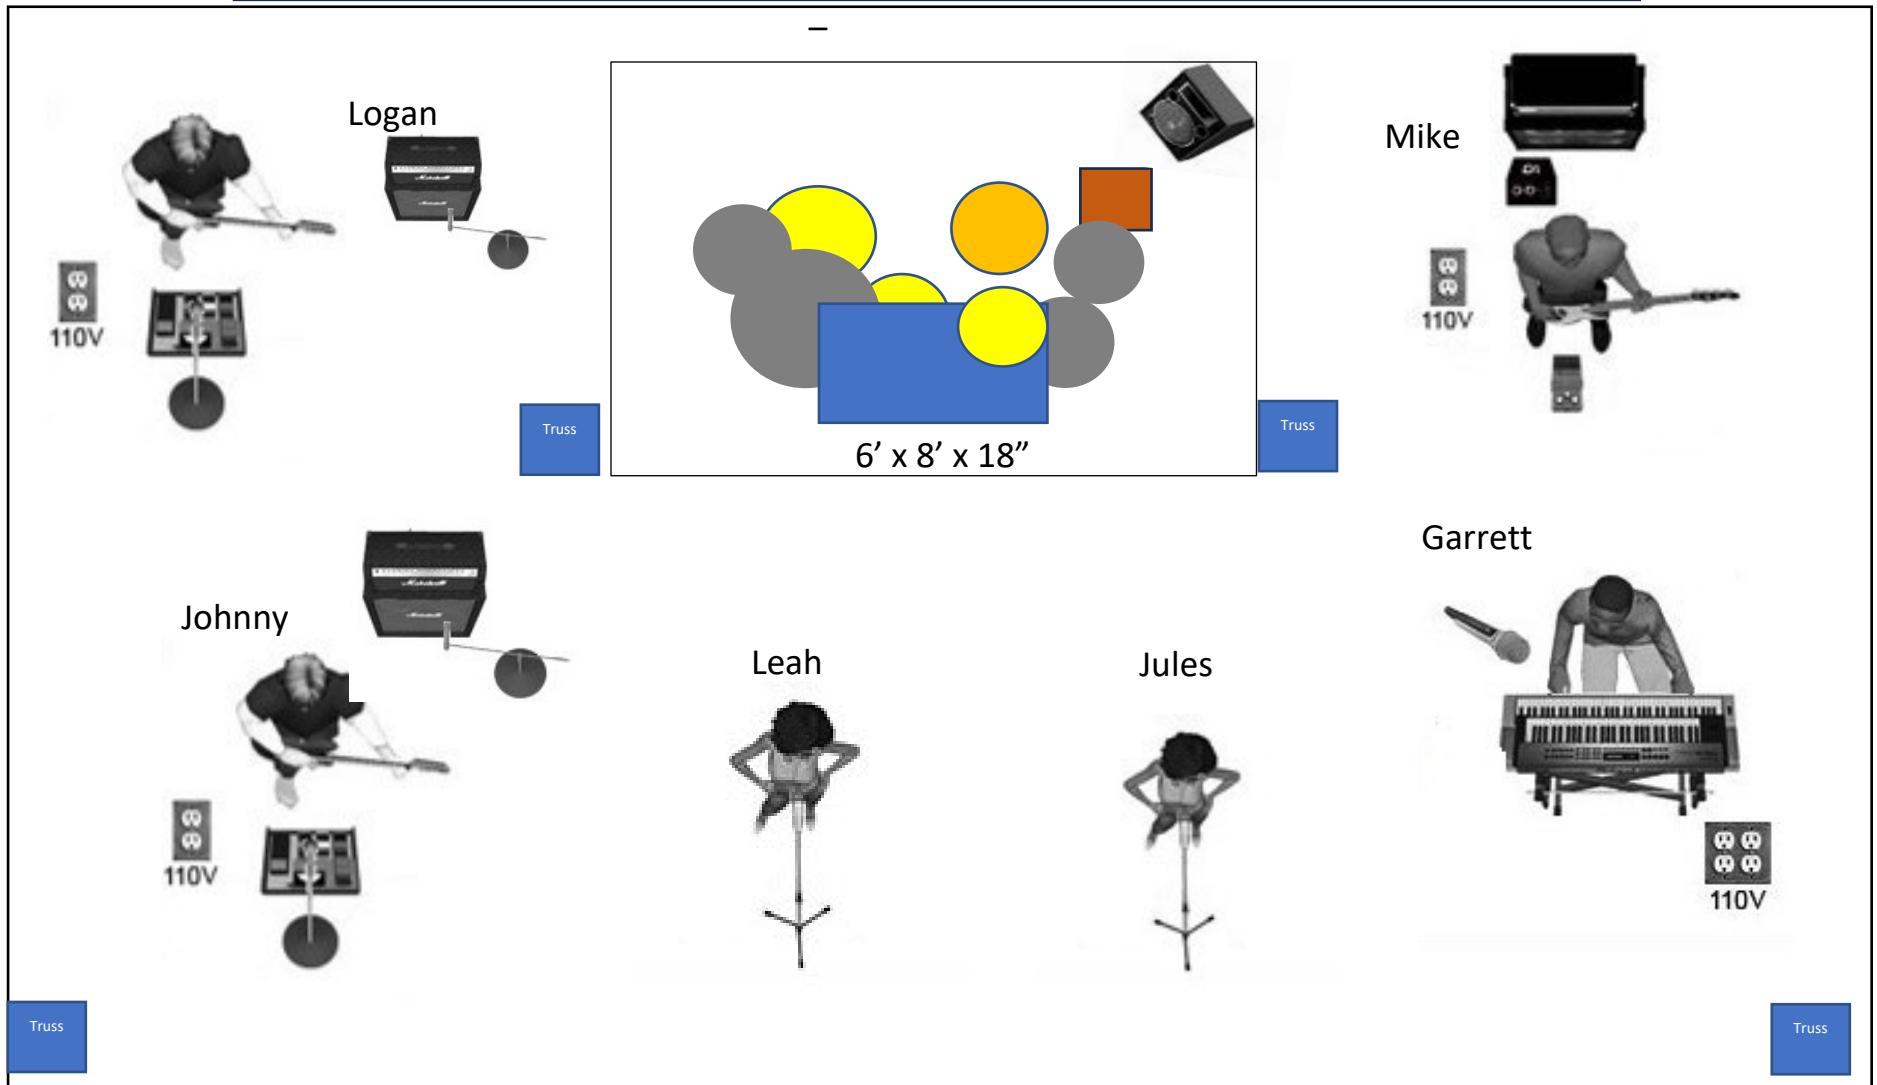

# ABBA Stage Plot

20-24 foot Truss – 12 Foot Clearance

1	Kick	Beta 52!	9	Bass	DI	17	Logan Vox	SM58
2	Snare	SM57	10	Gtr SR	Artist	18	Jules Vox	SM58
3	High Hat	SM57	11	Gtr SL	Artist	19	Garrett Vox	SM58
4	Tom 1		12		DI	20	Leah Vox	SM58
5	Tom 2		13		DI	21	Johnny Vox	SM58
6	Tom 3		14	Keys 1	DI	22	House Vox	SM58
7	OH R		15	Keys 2	DI	23		
8	OH L/SPD-SX		16			24		