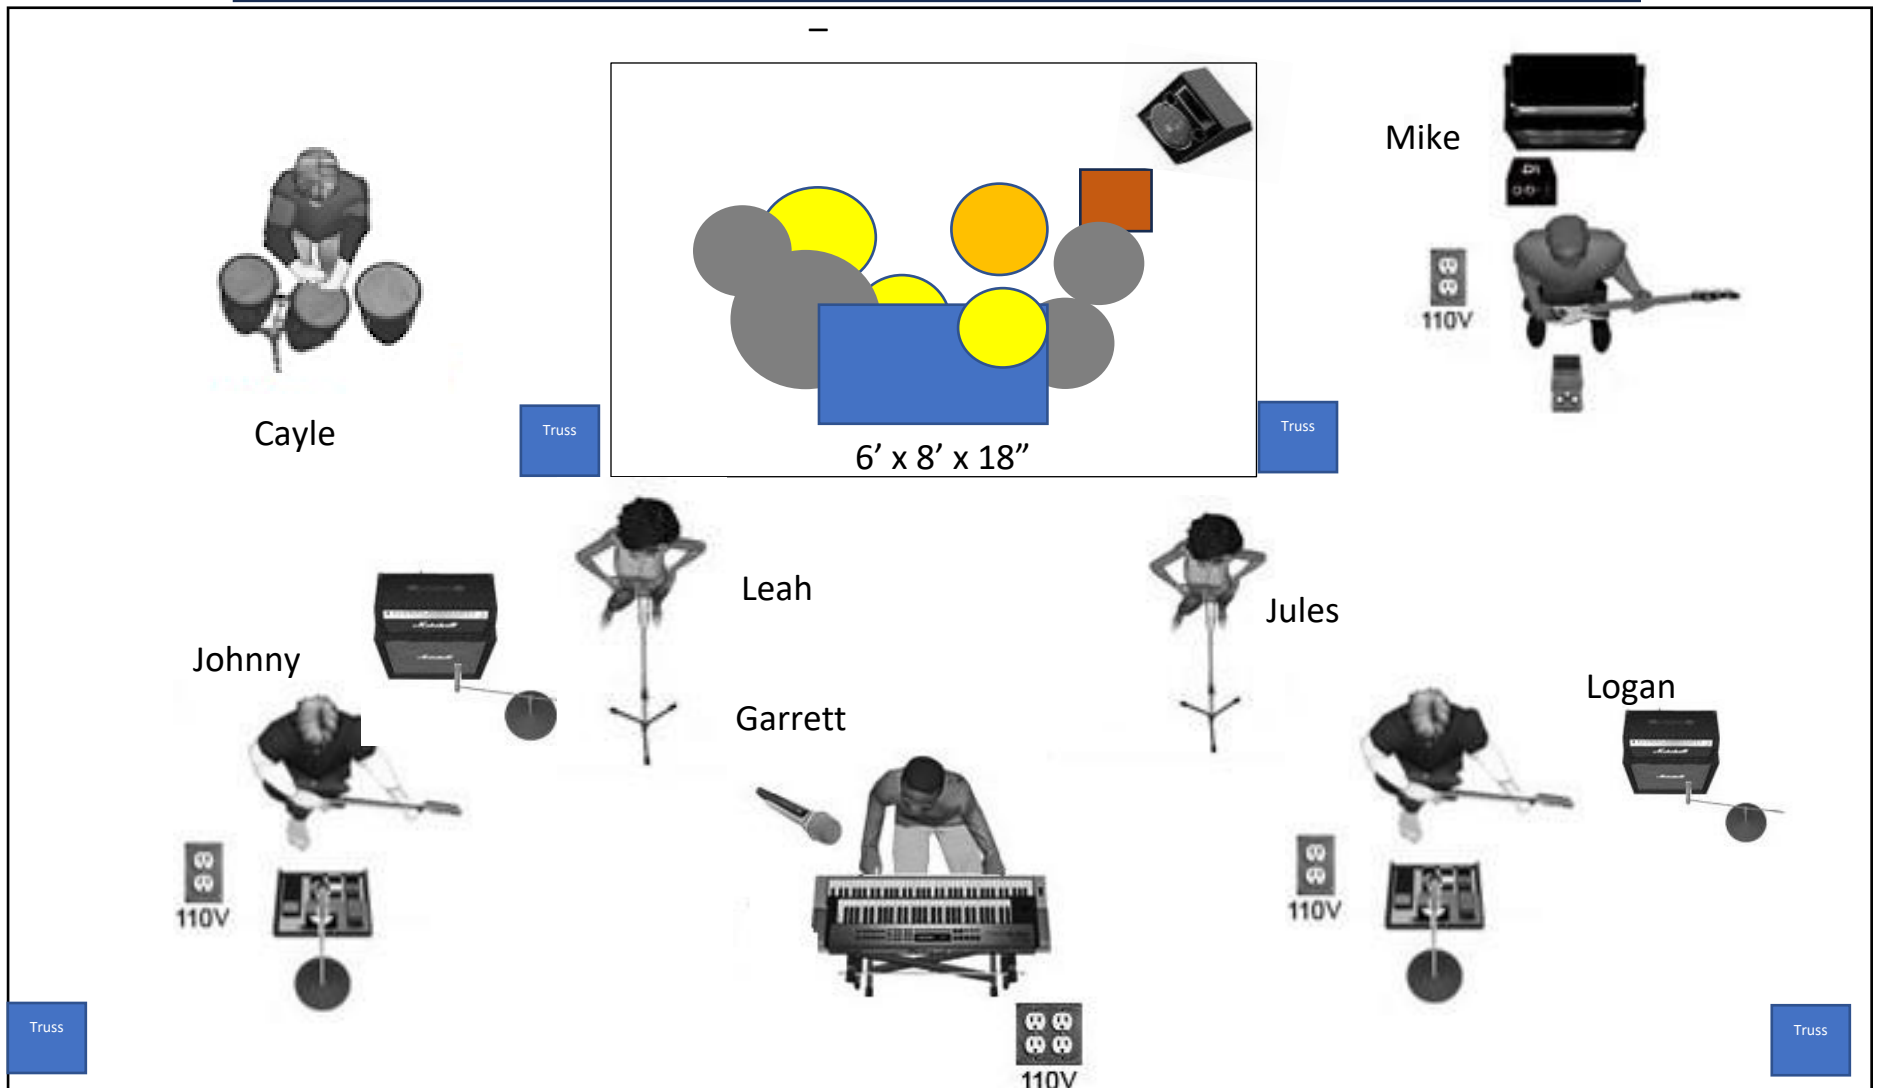

Elton John Stage Plot

one night only
ELTON JOHN
TRIBUTE

20-24 foot Truss – 12 Foot Clearance

1	Kick	Beta 52!	9	Bass	DI	17	Logan Vox	SM58
2	Snare	SM57	10	Gtr SR	Artist	18	Jules Vox	SM58
3	High Hat	SM57	11	Gtr SL	Artist	19	Garrett Vox	SM58
4	Tom 1		12	House Music	DI	20	Leah Vox	SM58
5	Tom 2		13	Click	DI	21	Johnny Vox	SM58
6	Tom 3		14	Keys 1	DI	22	House Vox	SM58
7	OH R		15	Keys 2	DI	23		
8	OH L/SPD-SX		16			24		