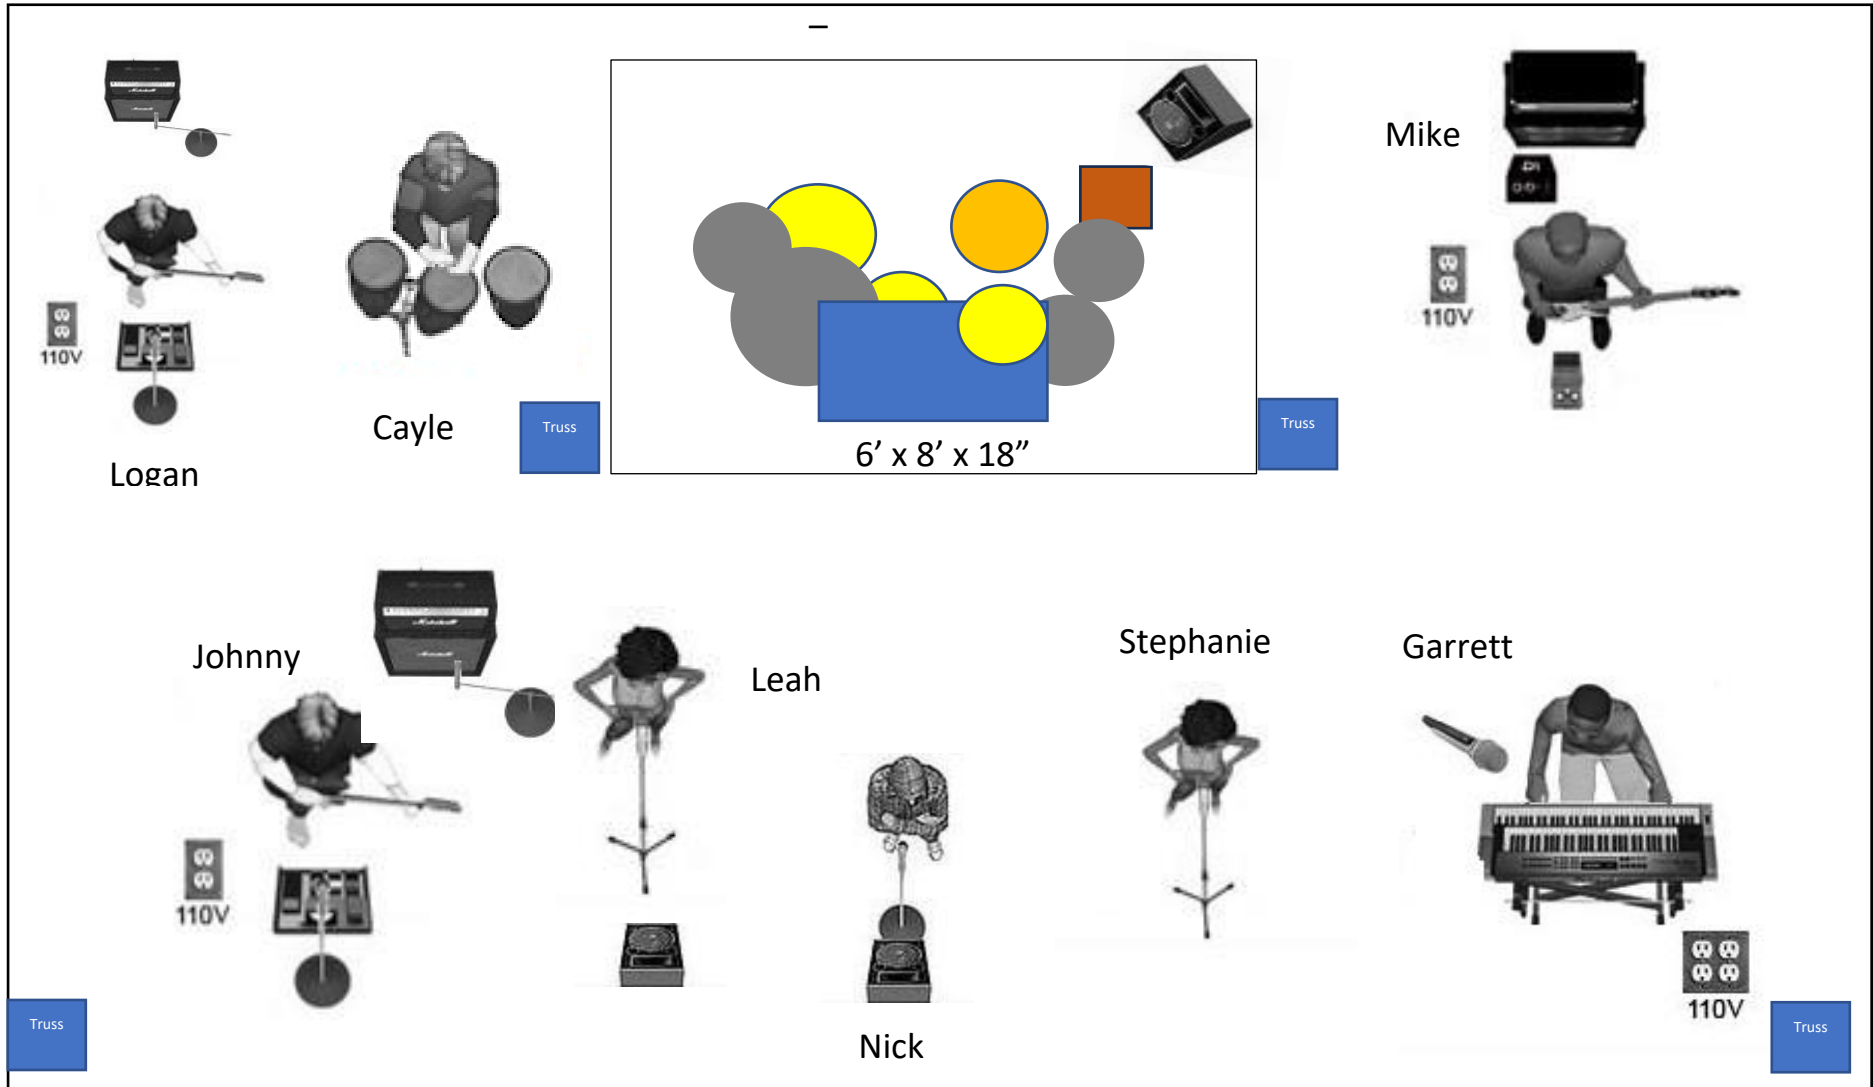

Jimmy Buffet Stage Plot

20-24 foot Truss – 12 Foot Clearance

1	Kick	Beta 52!	9	Bass	DI	17	Nick Vox	SM58
2	Snare	SM57	10	Gtr SR	Artist	18	Logan Vox	SM58
3	High Hat	SM57	11	Gtr SL	Artist	19	Steph Vox	SM58
4	Tom 1		12	House Music	DI	20	Garrett Vox	SM58
5	Tom 2		13	Click	DI	21	Leah Vox	SM58
6	Tom 3		14	Keys 1	DI	22	Johnny Vox	SM58
7	OH R		15	Keys 2	DI	23	House Vox	SM58
8	OH L/SPD-SX		16	Aux Perc.	SM57	24		